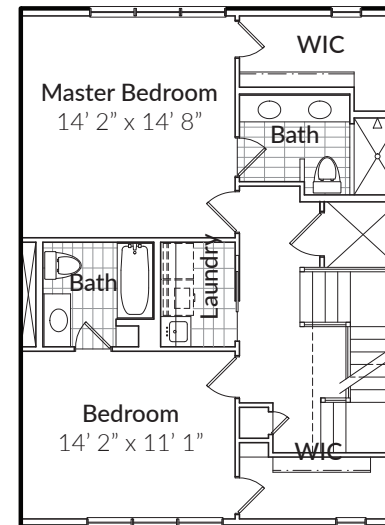

JEWELL

UNITS 2, 5, 8

2-4 Bedrooms
3 Full, 1 Half Bathrooms

Interior	2,749 SF
Exterior	302 SF
TOTAL	3,051 SF

LOWER LEVEL

FIRST FLOOR

SECOND FLOOR

THIRD FLOOR

Prices, features, options, amenities, floor plans, elevations, designs, materials, standards, selections and dimensions are subject to change without notice. Square footage and dimensions are estimated and may vary in actual construction.