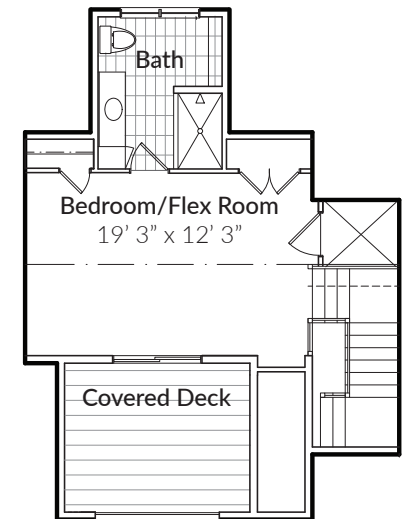

JEWELL

UNITS 2, 5, 8

2-4 Bedrooms
3 Full, 1 Half Bathrooms

Interior	2,749 SF
Exterior	302 SF
TOTAL	3,051 SF

LOWER LEVEL

FIRST FLOOR

SECOND FLOOR

THIRD FLOOR

Prices, features, options, amenities, floor plans, elevations, designs, materials, standards, selections and dimensions are subject to change without notice. Square footage and dimensions are estimated and may vary in actual construction.