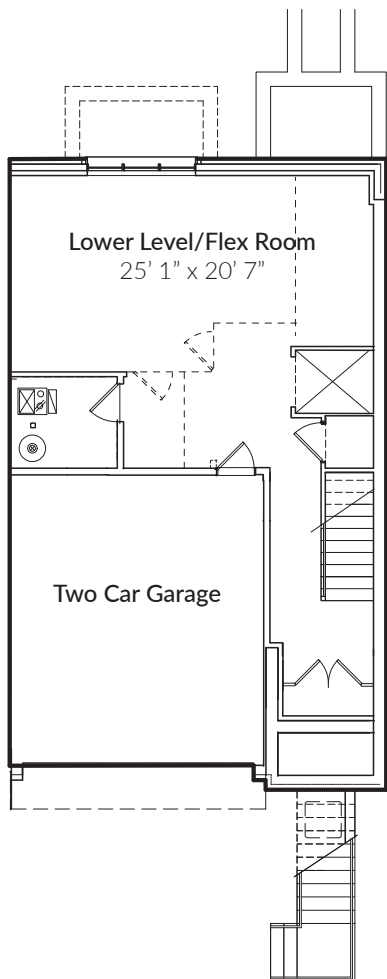

JEWELL

UNITS 2, 5, 8

2-4 Bedrooms
3 Full, 1 Half Bathrooms

Interior	2,749 SF
Exterior	302 SF
TOTAL	3,051 SF

LOWER LEVEL

FIRST FLOOR

SECOND FLOOR

THIRD FLOOR

Prices, features, options, amenities, floor plans, elevations, designs, materials, standards, selections and dimensions are subject to change without notice. Square footage and dimensions are estimated and may vary in actual construction.