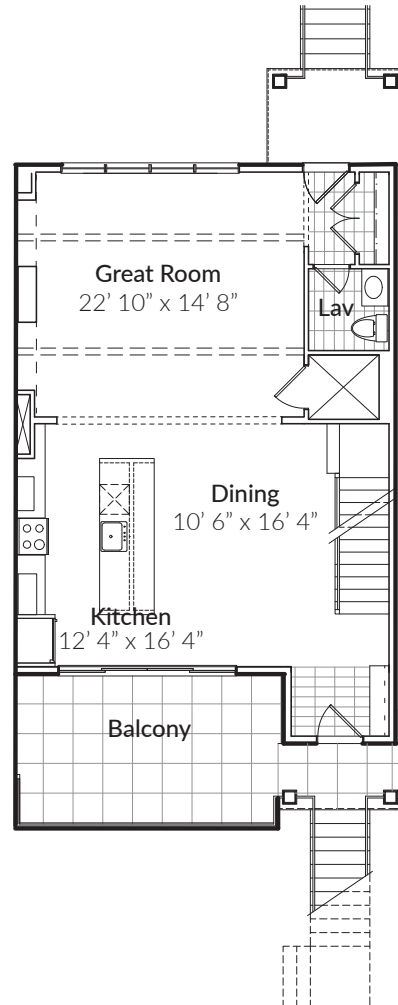

JEWELL

UNITS 2, 5, 8

2-4 Bedrooms
3 Full, 1 Half Bathrooms

Interior	2,749 SF
Exterior	302 SF
TOTAL	3,051 SF

LOWER LEVEL

FIRST FLOOR

SECOND FLOOR

THIRD FLOOR

Prices, features, options, amenities, floor plans, elevations, designs, materials, standards, selections and dimensions are subject to change without notice. Square footage and dimensions are estimated and may vary in actual construction.