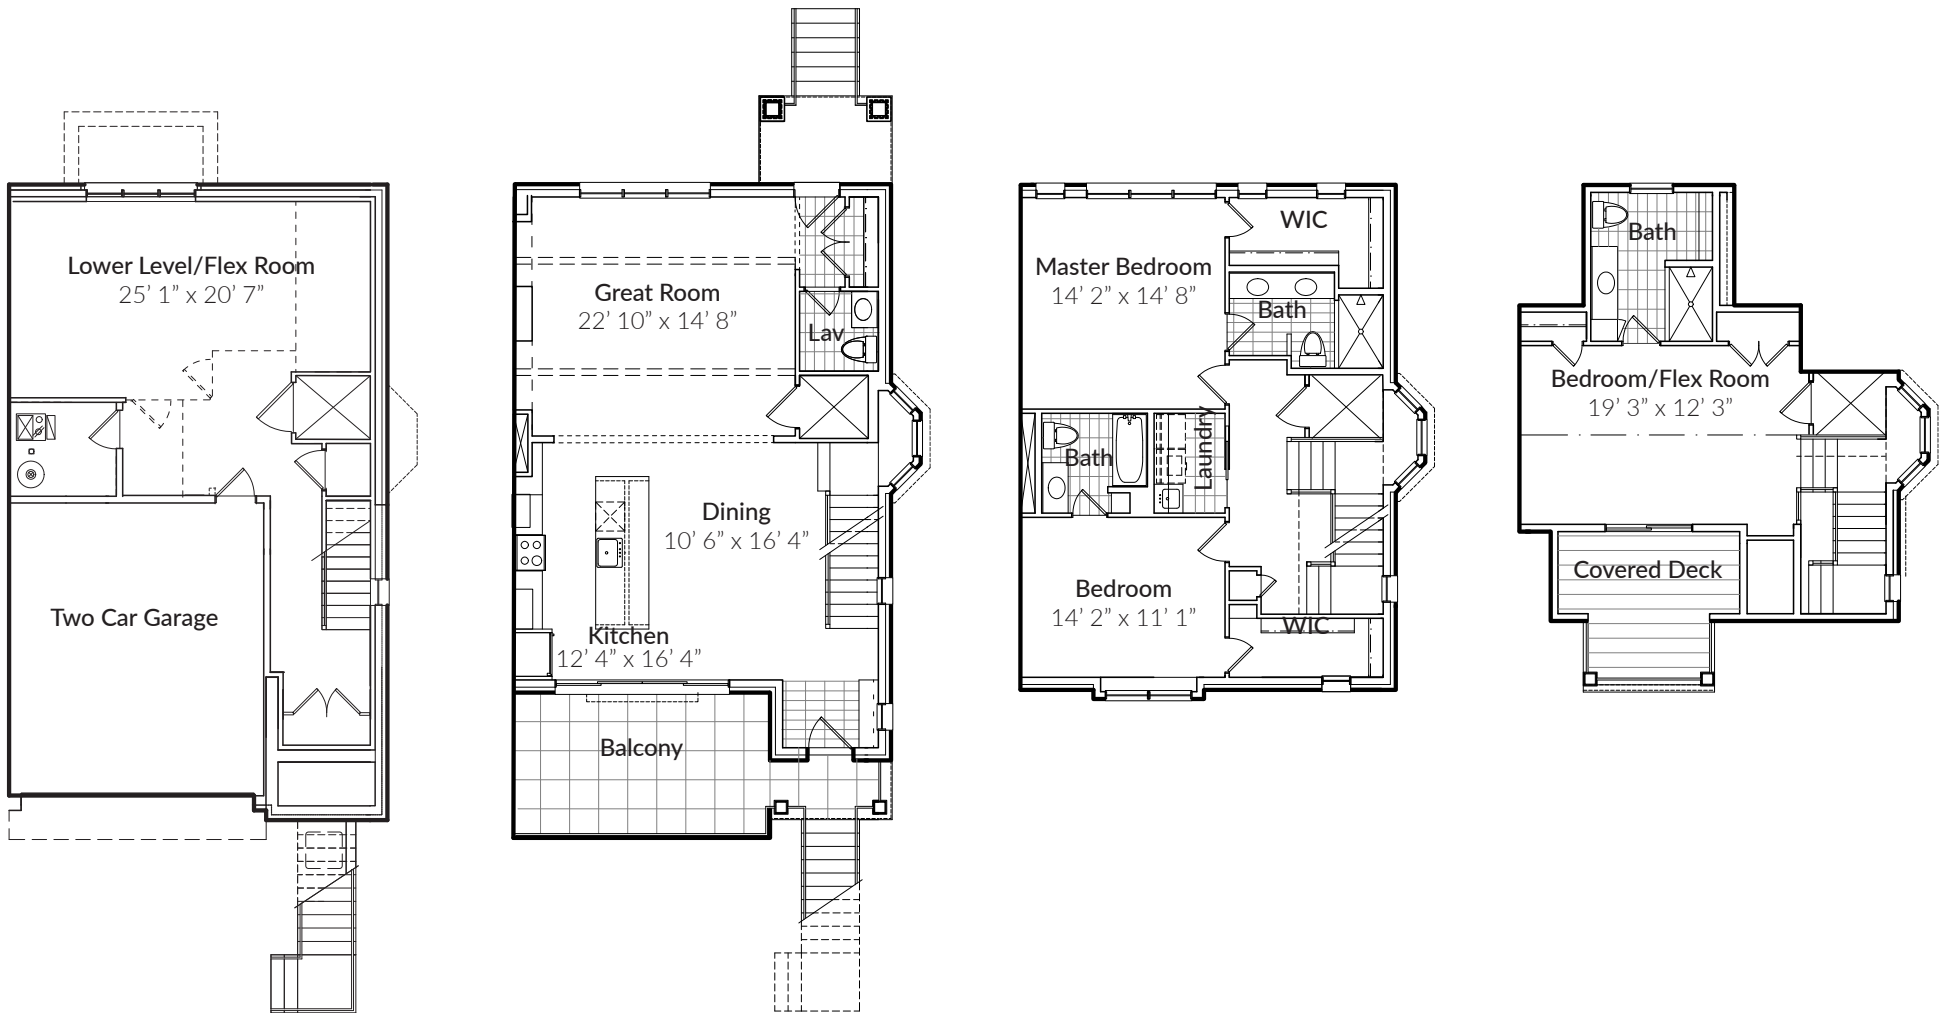

MAPLE

UNIT 1

2-4 Bedrooms
3 Full, 1 Half Bathrooms

Interior 2,779 SF

Exterior 291 SF

TOTAL 3,070 SF

LOWER LEVEL

FIRST FLOOR

SECOND FLOOR

THIRD FLOOR

Prices, features, options, amenities, floor plans, elevations, designs, materials, standards, selections and dimensions are subject to change without notice. Square footage and dimensions are estimated and may vary in actual construction.