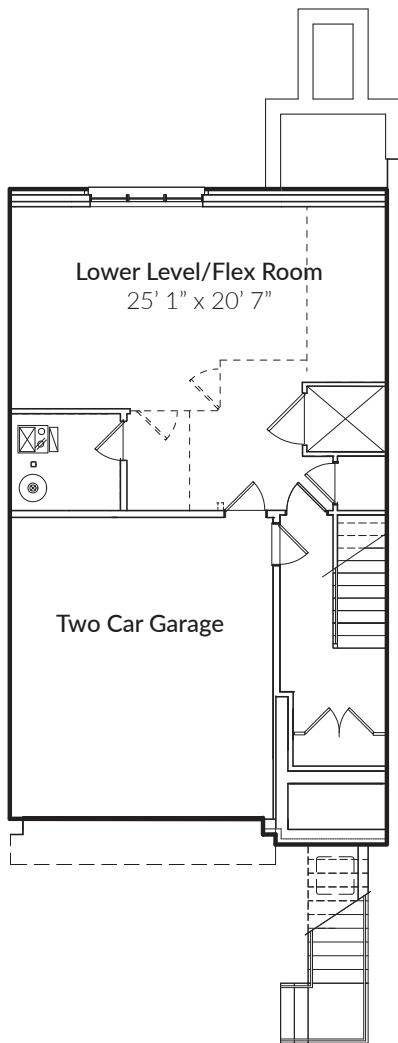

PENN

UNIT 3, 4, 6, 7

2-4 Bedrooms
3 Full, 1 Half Bathrooms

Interior	2,749 SF
Exterior	291 SF
TOTAL	3,040 SF

LOWER LEVEL

FIRST FLOOR

SECOND FLOOR

THIRD FLOOR

Prices, features, options, amenities, floor plans, elevations, designs, materials, standards, selections and dimensions are subject to change without notice. Square footage and dimensions are estimated and may vary in actual construction.