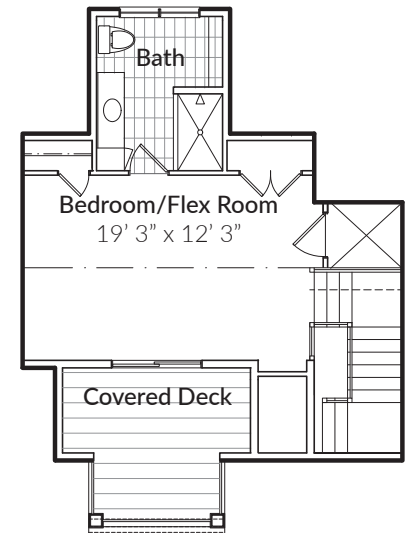

PENN

UNIT 3, 4, 6, 7

2-4 Bedrooms
3 Full, 1 Half Bathrooms

Interior	2,749 SF
Exterior	291 SF
TOTAL	3,040 SF

LOWER LEVEL

FIRST FLOOR

SECOND FLOOR

THIRD FLOOR

Prices, features, options, amenities, floor plans, elevations, designs, materials, standards, selections and dimensions are subject to change without notice. Square footage and dimensions are estimated and may vary in actual construction.