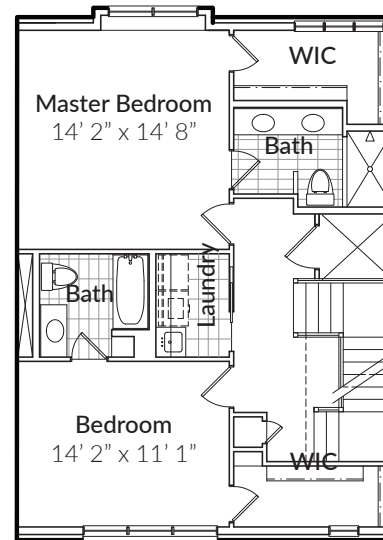

PENN

UNIT 3, 4, 6, 7

2-4 Bedrooms
3 Full, 1 Half Bathrooms

Interior	2,749 SF
Exterior	291 SF
TOTAL	3,040 SF

LOWER LEVEL

FIRST FLOOR

SECOND FLOOR

THIRD FLOOR

Prices, features, options, amenities, floor plans, elevations, designs, materials, standards, selections and dimensions are subject to change without notice. Square footage and dimensions are estimated and may vary in actual construction.