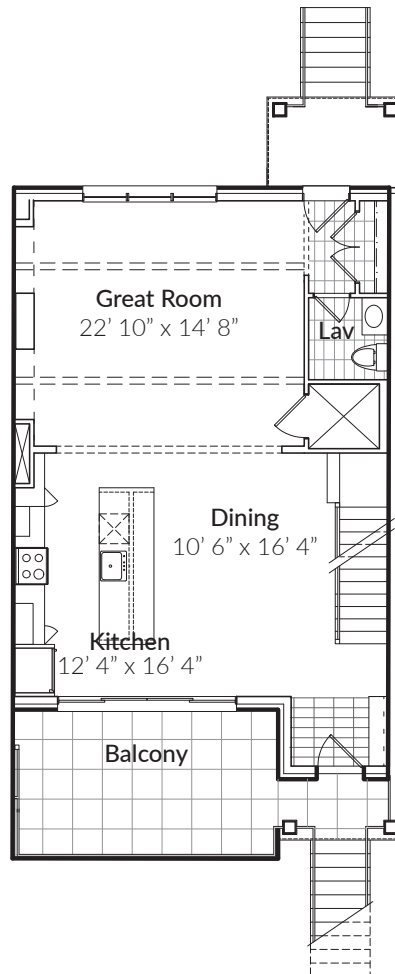

PENN

UNIT 3, 4, 6, 7

2-4 Bedrooms
3 Full, 1 Half Bathrooms

Interior	2,749 SF
Exterior	291 SF
TOTAL	3,040 SF

LOWER LEVEL

FIRST FLOOR

SECOND FLOOR

THIRD FLOOR

Prices, features, options, amenities, floor plans, elevations, designs, materials, standards, selections and dimensions are subject to change without notice. Square footage and dimensions are estimated and may vary in actual construction.