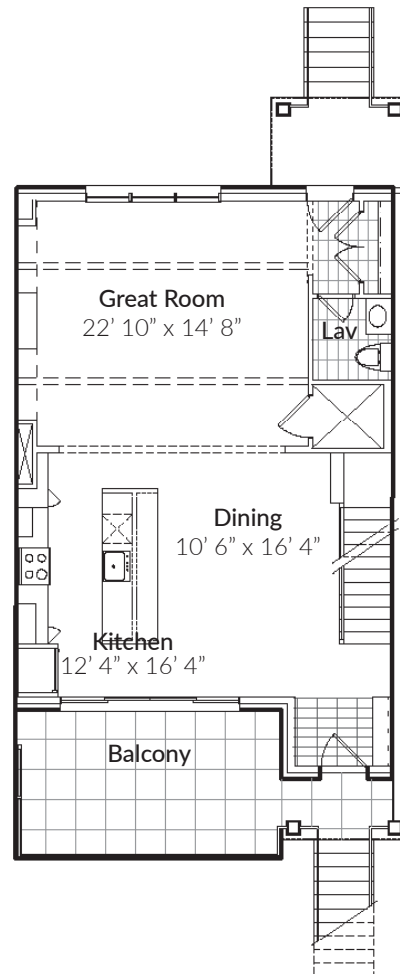

# PENN

UNIT 3, 4, 6, 7, 9

2-4 Bedrooms  
3 Full, 1 Half Bathrooms

Interior	2,749 SF
Exterior	291 SF
<b>TOTAL</b>	<b>3,040 SF</b>

LOWER LEVEL

FIRST FLOOR

SECOND FLOOR

THIRD FLOOR

Prices, features, options, amenities, floor plans, elevations, designs, materials, standards, selections and dimensions are subject to change without notice. Square footage and dimensions are estimated and may vary in actual construction.