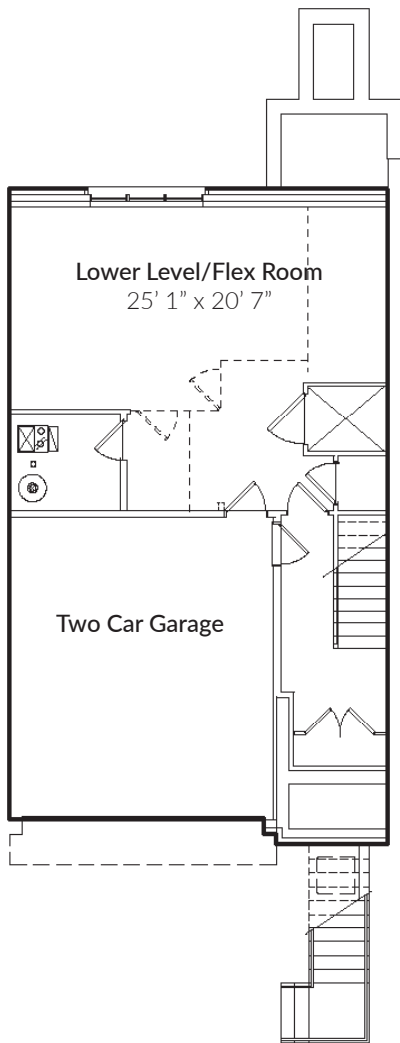

# PENN

UNIT 3, 4, 6, 7, 9

2-4 Bedrooms  
3 Full, 1 Half Bathrooms

Interior	2,749 SF
Exterior	291 SF
<b>TOTAL</b>	<b>3,040 SF</b>

LOWER LEVEL

FIRST FLOOR

SECOND FLOOR

THIRD FLOOR

Prices, features, options, amenities, floor plans, elevations, designs, materials, standards, selections and dimensions are subject to change without notice. Square footage and dimensions are estimated and may vary in actual construction.