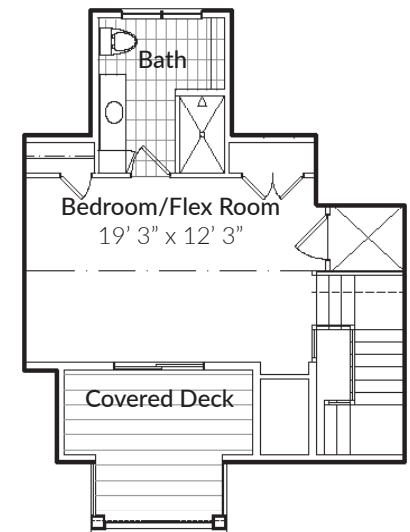

# PENN

UNIT 3, 4, 6, 7, 9

2-4 Bedrooms  
3 Full, 1 Half Bathrooms

Interior	2,749 SF
Exterior	291 SF
<b>TOTAL</b>	<b>3,040 SF</b>

LOWER LEVEL

FIRST FLOOR

SECOND FLOOR

THIRD FLOOR

Prices, features, options, amenities, floor plans, elevations, designs, materials, standards, selections and dimensions are subject to change without notice. Square footage and dimensions are estimated and may vary in actual construction.