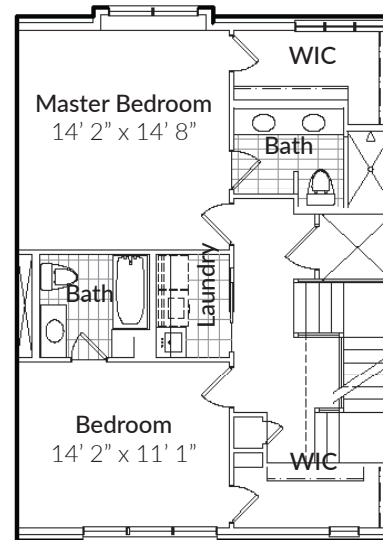

# PENN

UNIT 3, 4, 6, 7, 9

2-4 Bedrooms  
3 Full, 1 Half Bathrooms

Interior	2,749 SF
Exterior	291 SF
<b>TOTAL</b>	<b>3,040 SF</b>

LOWER LEVEL

FIRST FLOOR

SECOND FLOOR

THIRD FLOOR

Prices, features, options, amenities, floor plans, elevations, designs, materials, standards, selections and dimensions are subject to change without notice. Square footage and dimensions are estimated and may vary in actual construction.